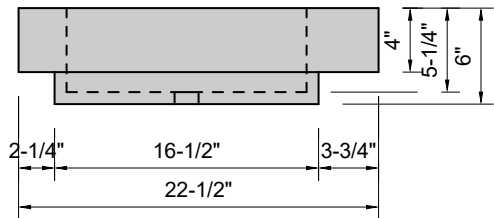

TOP VIEW

FRONT VIEW

SIDE VIEW

**Model #: BR-108-01**  
**Breeze**  
**single faucet holes**