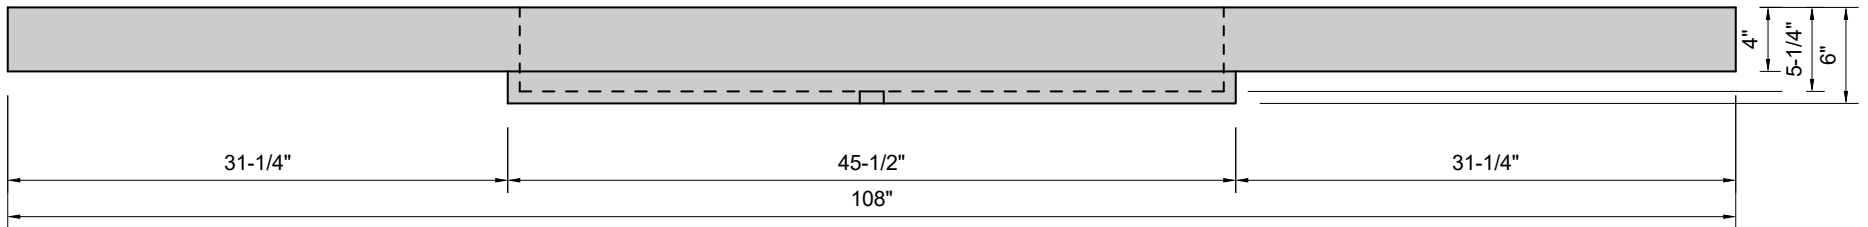

TOP VIEW

FRONT VIEW

SIDE VIEW

**Model #: BR-108-01**  
**Breeze**  
**single faucet holes**