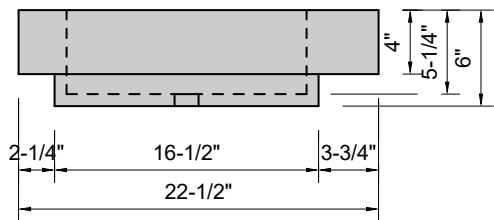

TOP VIEW

FRONT VIEW

SIDE VIEW

Model #: BR-108-03
Breeze
8" widespread faucet holes