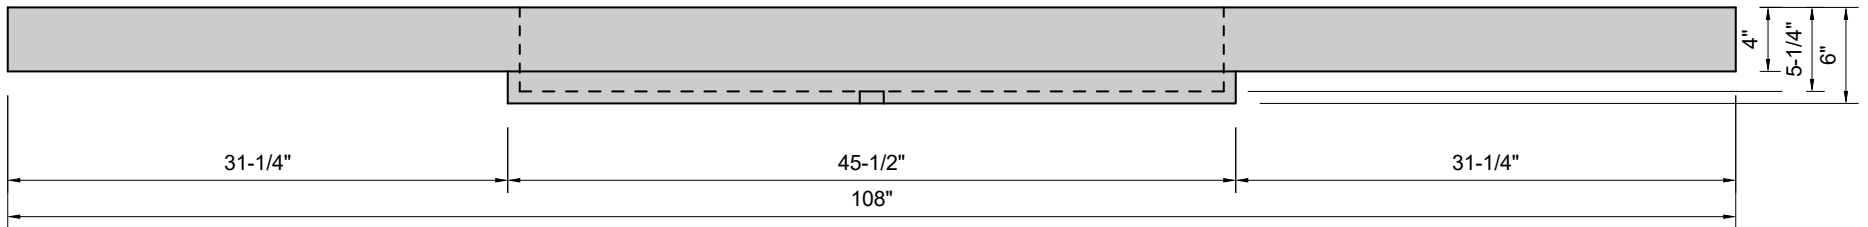

TOP VIEW

FRONT VIEW

SIDE VIEW

Model #: BR-108-03
Breeze
8" widespread faucet holes