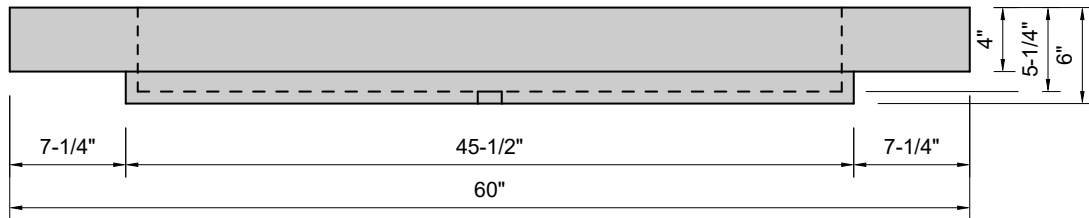

TOP VIEW

FRONT VIEW

SIDE VIEW

Model #: BR-60-00
Breeze
no faucet holes