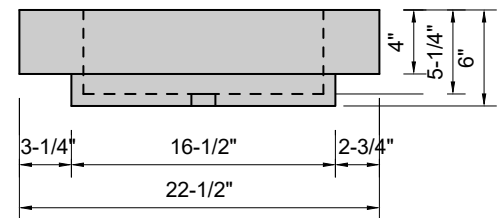

TOP VIEW

FRONT VIEW

SIDE VIEW

Model #: BR-60-00
Breeze
no faucet holes