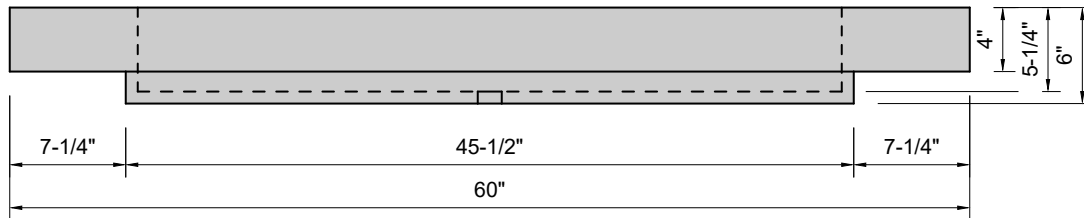

TOP VIEW

FRONT VIEW

SIDE VIEW

Model #: BR-60-01
Breeze
single faucet holes