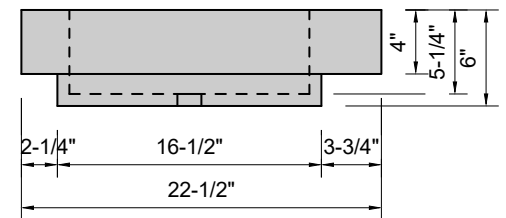

TOP VIEW

FRONT VIEW

SIDE VIEW

Model #: BR-60-01
Breeze
single faucet holes