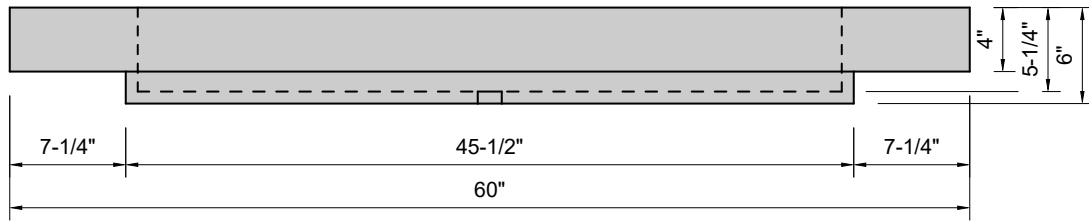

TOP VIEW

FRONT VIEW

SIDE VIEW

Model #: BR-60-03
Breeze
8" widespread faucet holes