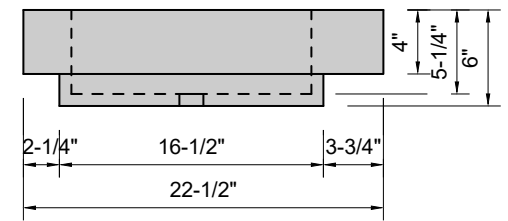

TOP VIEW

FRONT VIEW

SIDE VIEW

Model #: BR-60-03
Breeze
8" widespread faucet holes