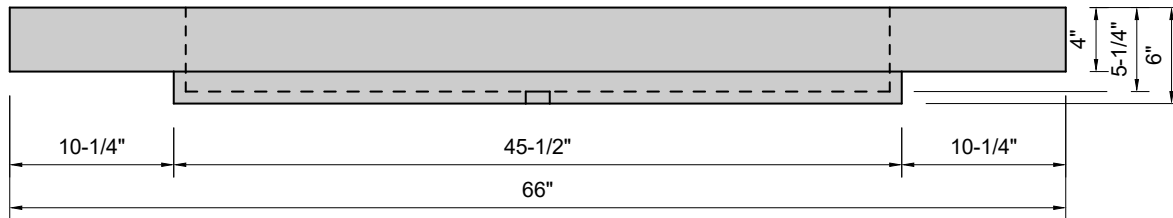

TOP VIEW

FRONT VIEW

SIDE VIEW

**Model #: BR-66-00**  
**Breeze**  
**no faucet holes**