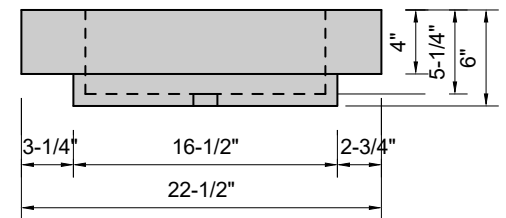

TOP VIEW

FRONT VIEW

SIDE VIEW

**Model #: BR-66-00**  
**Breeze**  
**no faucet holes**