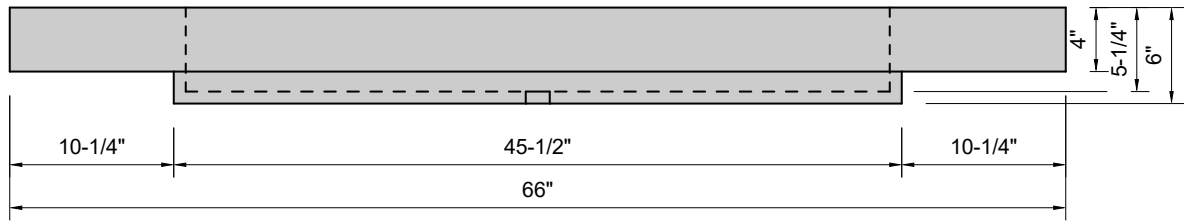

TOP VIEW

FRONT VIEW

SIDE VIEW

Model #: BR-66-01
Breeze
single faucet holes