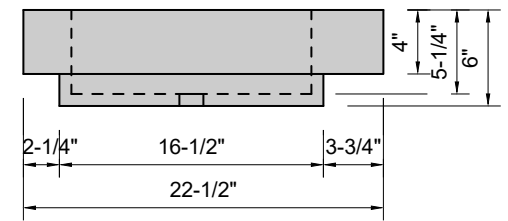

TOP VIEW

FRONT VIEW

SIDE VIEW

Model #: BR-66-01
Breeze
single faucet holes