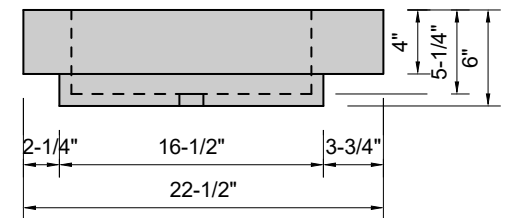

TOP VIEW

FRONT VIEW

SIDE VIEW

Model #: BR-66-03
Breeze
8" widespread faucet holes