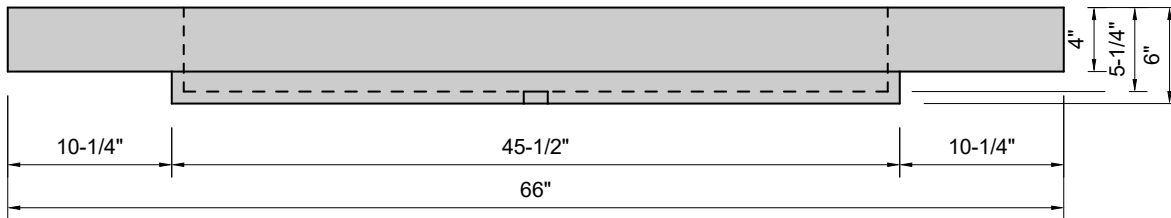

TOP VIEW

FRONT VIEW

SIDE VIEW

Model #: BR-66-03
Breeze
8" widespread faucet holes