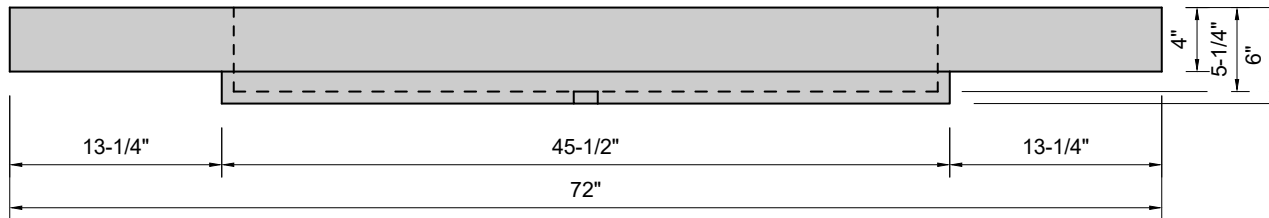

TOP VIEW

FRONT VIEW

SIDE VIEW

Model #: BR-72-00
Breeze
no faucet holes