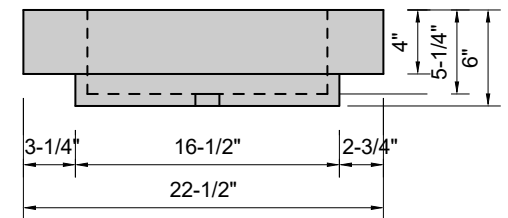

TOP VIEW

FRONT VIEW

SIDE VIEW

Model #: BR-72-00
Breeze
no faucet holes