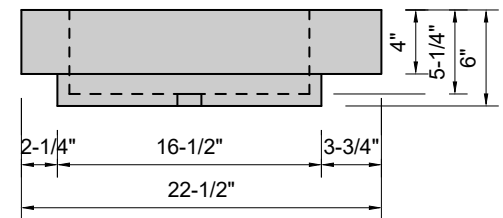

TOP VIEW

FRONT VIEW

SIDE VIEW

Model #: BR-72-01
Breeze
single faucet holes