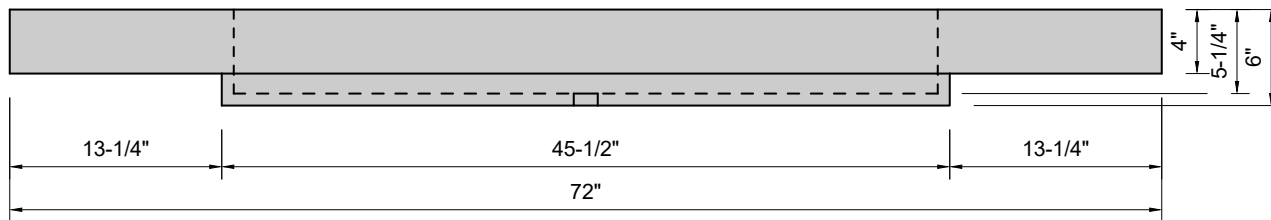

TOP VIEW

FRONT VIEW

SIDE VIEW

Model #: BR-72-01
Breeze
single faucet holes