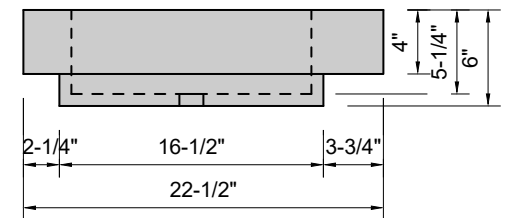

TOP VIEW

FRONT VIEW

SIDE VIEW

Model #: BR-72-03
Breeze
8" widespread faucet holes