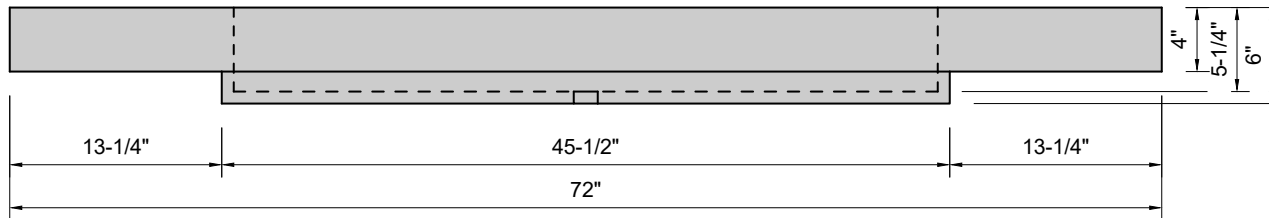

TOP VIEW

FRONT VIEW

SIDE VIEW

Model #: BR-72-03
Breeze
8" widespread faucet holes