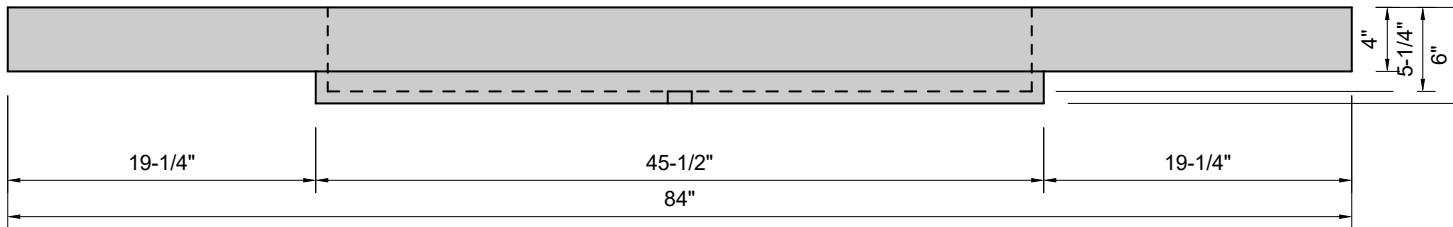

TOP VIEW

FRONT VIEW

SIDE VIEW

Model #: BR-84-00
Breeze
no faucet holes