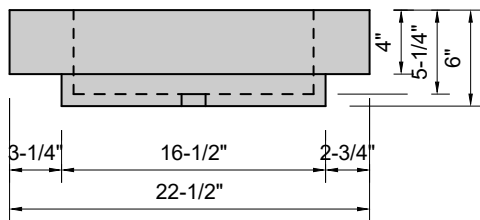

TOP VIEW

FRONT VIEW

SIDE VIEW

Model #: BR-84-00
Breeze
no faucet holes