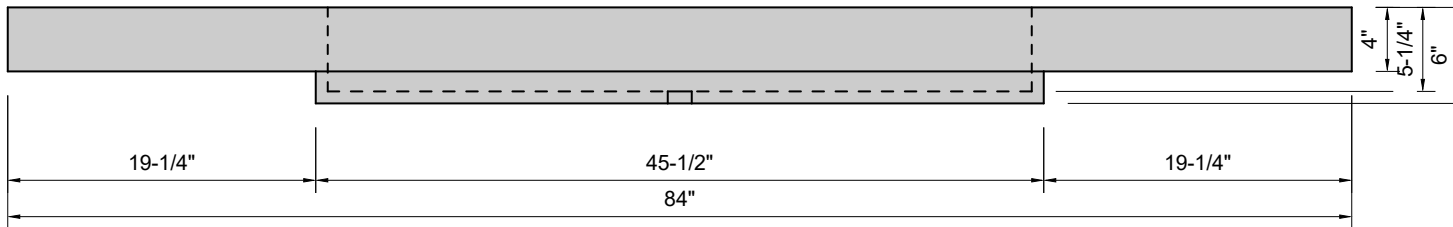

TOP VIEW

FRONT VIEW

SIDE VIEW

Model #: BR-84-01
Breeze
single faucet holes