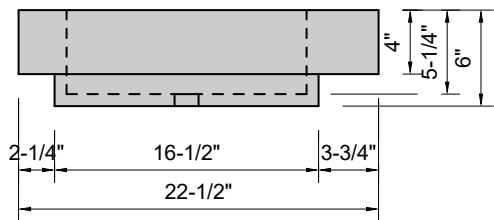

TOP VIEW

FRONT VIEW

SIDE VIEW

Model #: BR-84-01
Breeze
single faucet holes