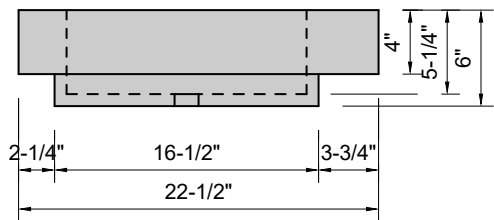

TOP VIEW

FRONT VIEW

SIDE VIEW

Model #: BR-84-03
Breeze
8" widespread faucet holes