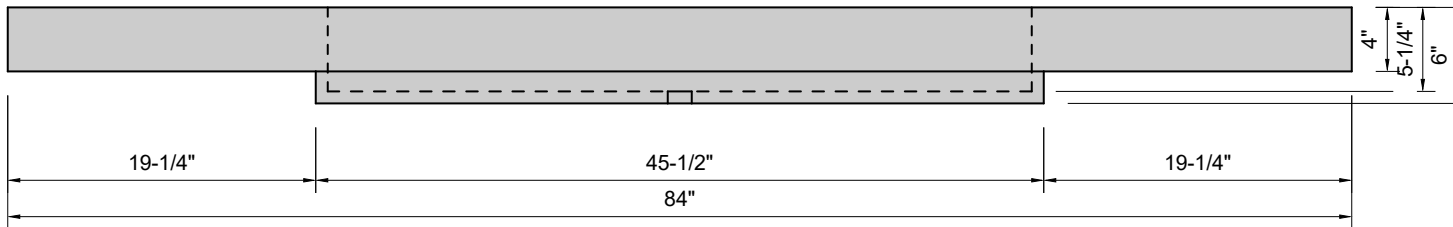

TOP VIEW

FRONT VIEW

SIDE VIEW

Model #: BR-84-03
Breeze
8" widespread faucet holes