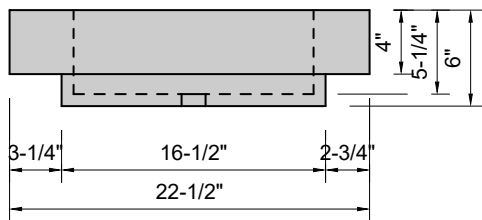

TOP VIEW

FRONT VIEW

SIDE VIEW

Model #: BR-96-00
Breeze
no faucet holes