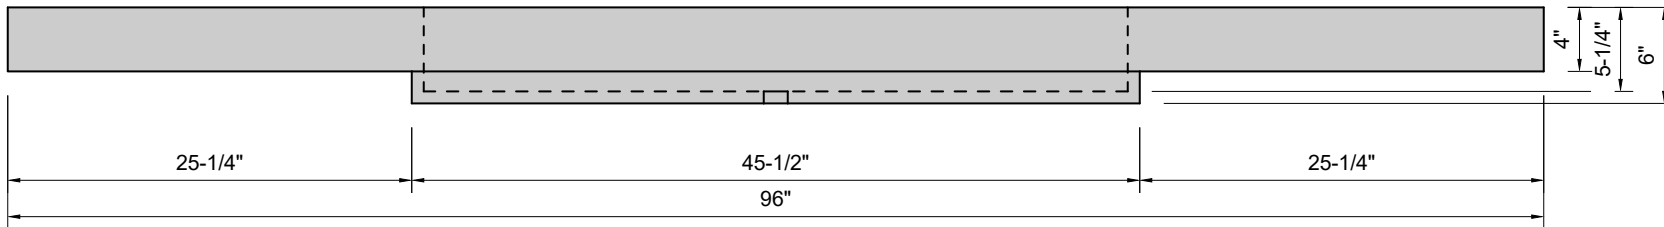

TOP VIEW

FRONT VIEW

SIDE VIEW

Model #: BR-96-00
Breeze
no faucet holes