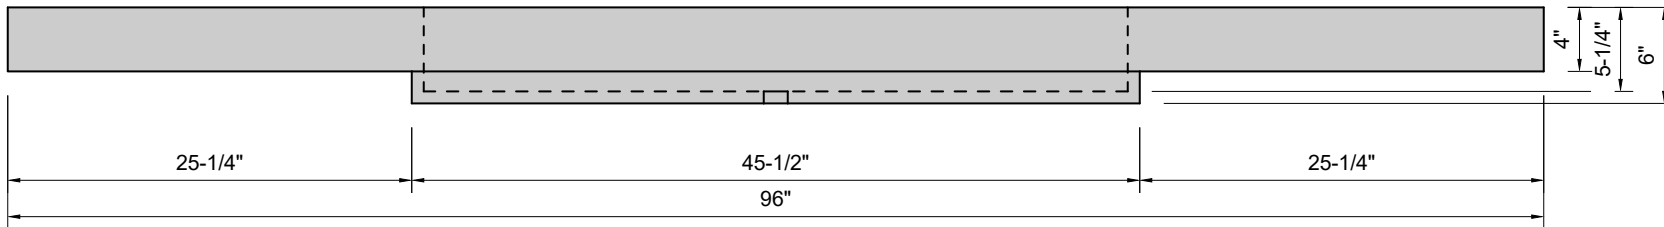

TOP VIEW

FRONT VIEW

SIDE VIEW

Model #: BR-96-01
Breeze
single faucet holes