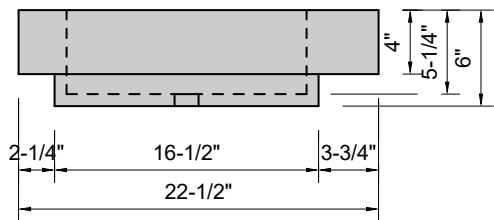

TOP VIEW

FRONT VIEW

SIDE VIEW

Model #: BR-96-01
Breeze
single faucet holes