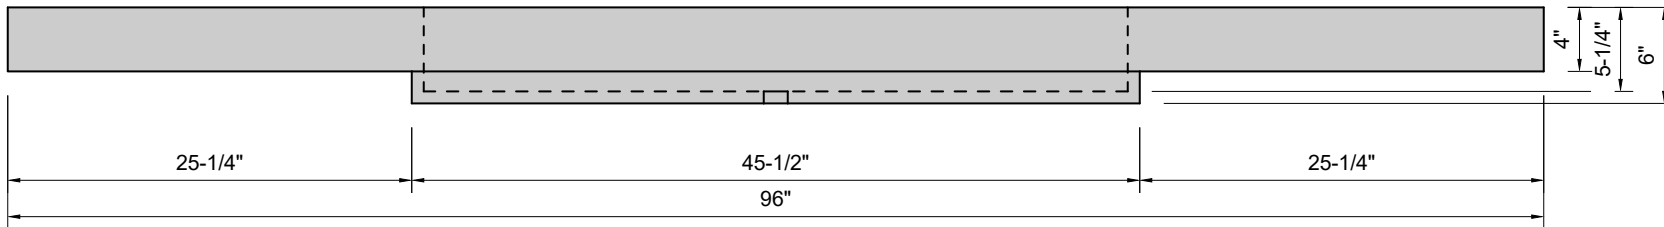

TOP VIEW

FRONT VIEW

SIDE VIEW

**Model #: BR-96-03**  
**Breeze**  
**8" widespread faucet holes**