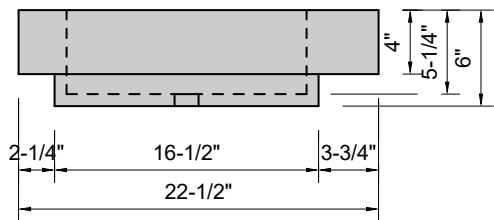

TOP VIEW

FRONT VIEW

SIDE VIEW

**Model #: BR-96-03**  
**Breeze**  
**8" widespread faucet holes**