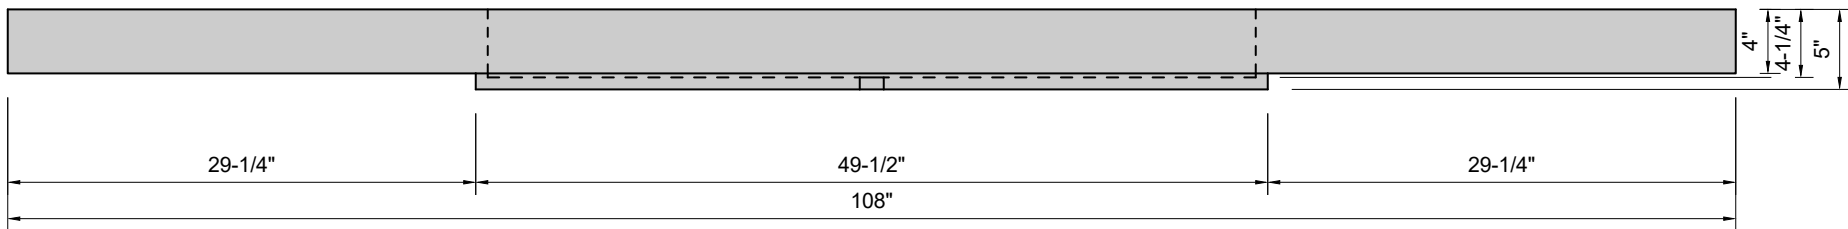

TOP VIEW

FRONT VIEW

SIDE VIEW

Model #: CH-108-00
Channel
no faucet holes