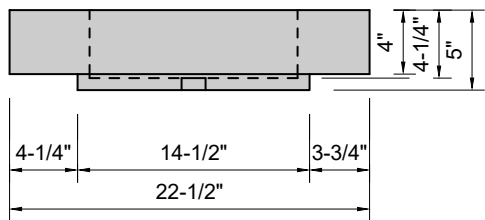

TOP VIEW

FRONT VIEW

SIDE VIEW

Model #: CH-108-00
Channel
no faucet holes