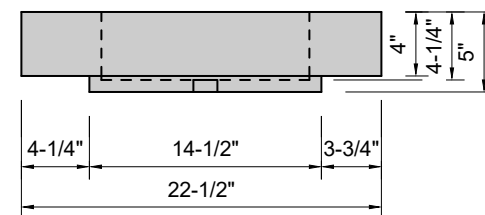

TOP VIEW

FRONT VIEW

SIDE VIEW

Model #: CH-60-00
Channel
no faucet holes