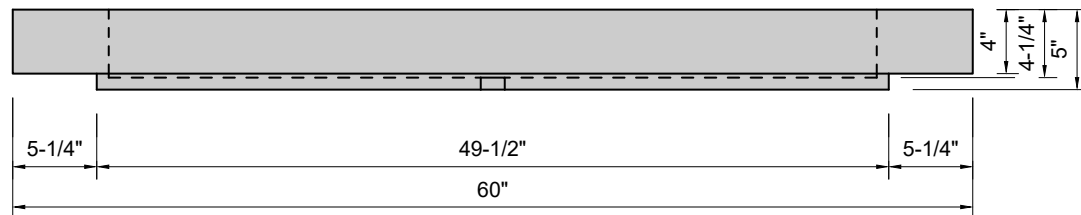

TOP VIEW

FRONT VIEW

SIDE VIEW

Model #: CH-60-00
Channel
no faucet holes