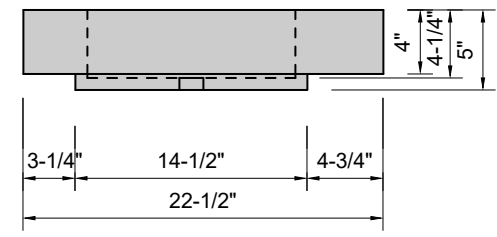

TOP VIEW

FRONT VIEW

SIDE VIEW

Model #: CH-66-01
Channel
single faucet holes