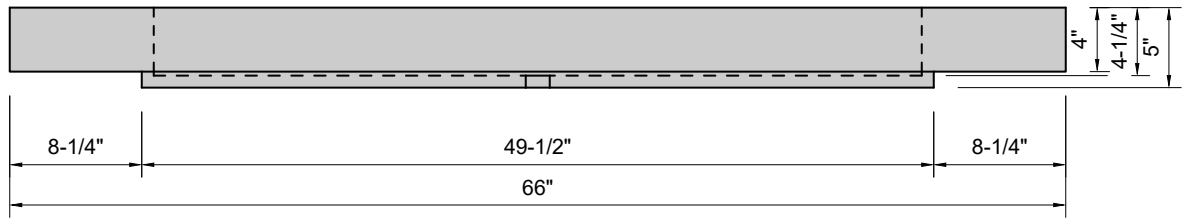

TOP VIEW

FRONT VIEW

SIDE VIEW

Model #: CH-66-01
Channel
single faucet holes