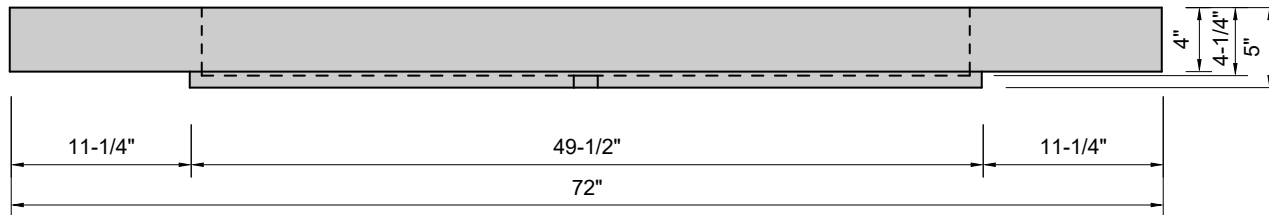

TOP VIEW

FRONT VIEW

SIDE VIEW

Model #: CH-72-00
Channel
no faucet holes