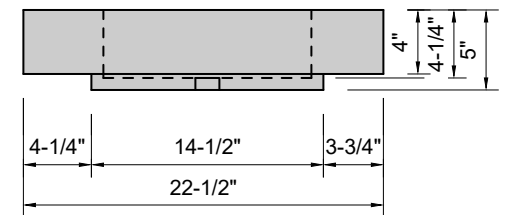

TOP VIEW

FRONT VIEW

SIDE VIEW

Model #: CH-72-00
Channel
no faucet holes