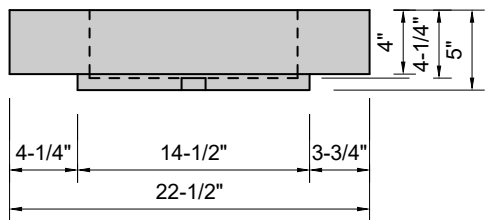

TOP VIEW

FRONT VIEW

SIDE VIEW

Model #: CH-84-00
Channel
no faucet holes