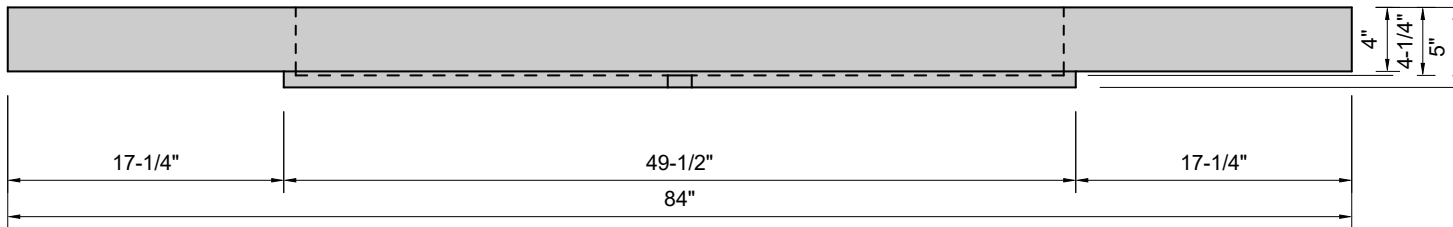

TOP VIEW

FRONT VIEW

SIDE VIEW

Model #: CH-84-00
Channel
no faucet holes