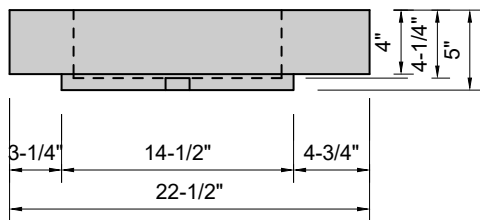

TOP VIEW

FRONT VIEW

SIDE VIEW

Model #: CH-84-03
Channel
8" widespread faucet holes