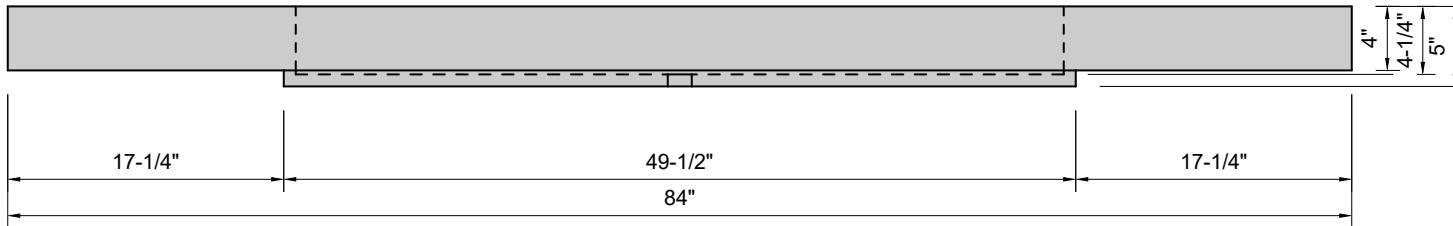

TOP VIEW

FRONT VIEW

SIDE VIEW

Model #: CH-84-03
Channel
8" widespread faucet holes