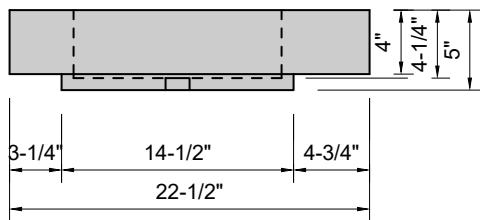

TOP VIEW

FRONT VIEW

SIDE VIEW

Model #: CH-96-01
Channel
single faucet holes