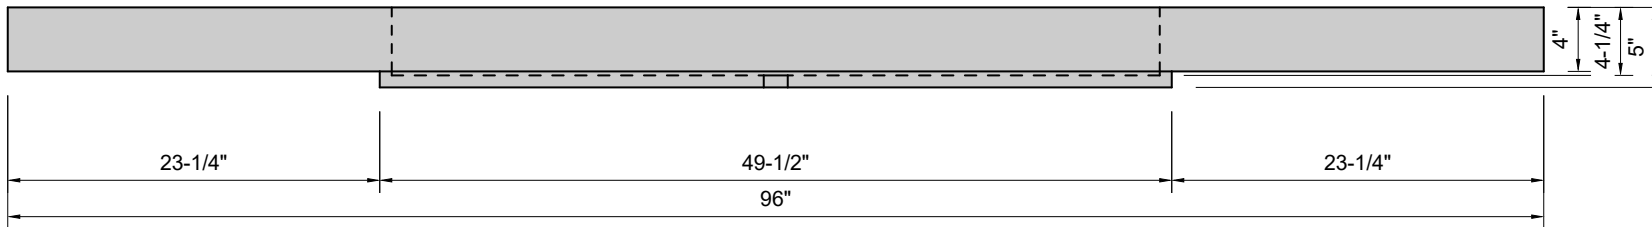

TOP VIEW

FRONT VIEW

SIDE VIEW

Model #: CH-96-01
Channel
single faucet holes