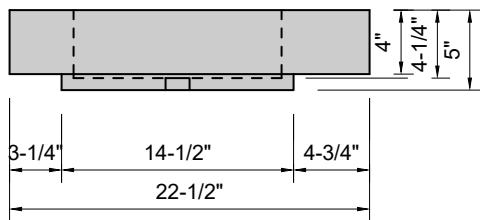

TOP VIEW

FRONT VIEW

SIDE VIEW

Model #: CH-96-03
Channel
8" widespread faucet holes