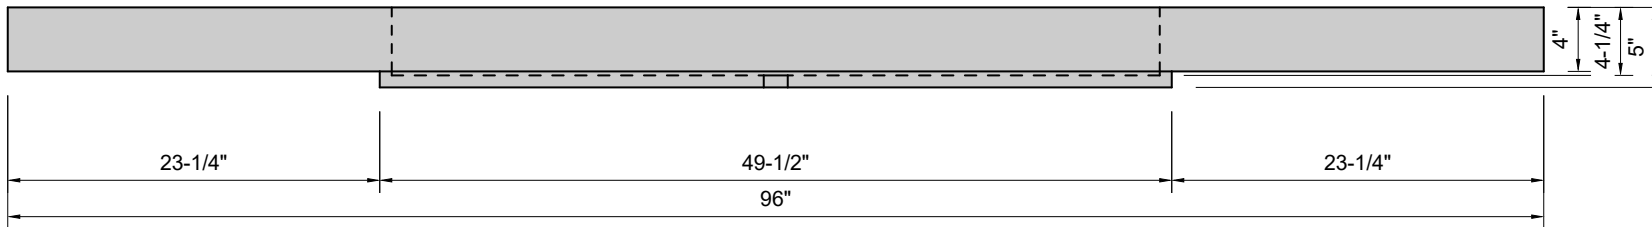

TOP VIEW

FRONT VIEW

SIDE VIEW

Model #: CH-96-03
Channel
8" widespread faucet holes