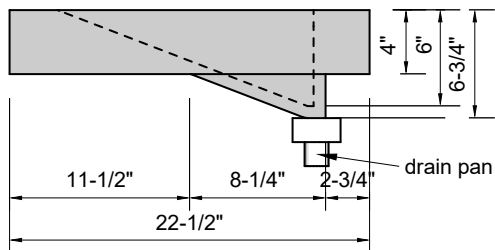

TOP VIEW

FRONT VIEW

SIDE VIEW

Model #: CR-108-00
Commercial Ramp
no faucet holes