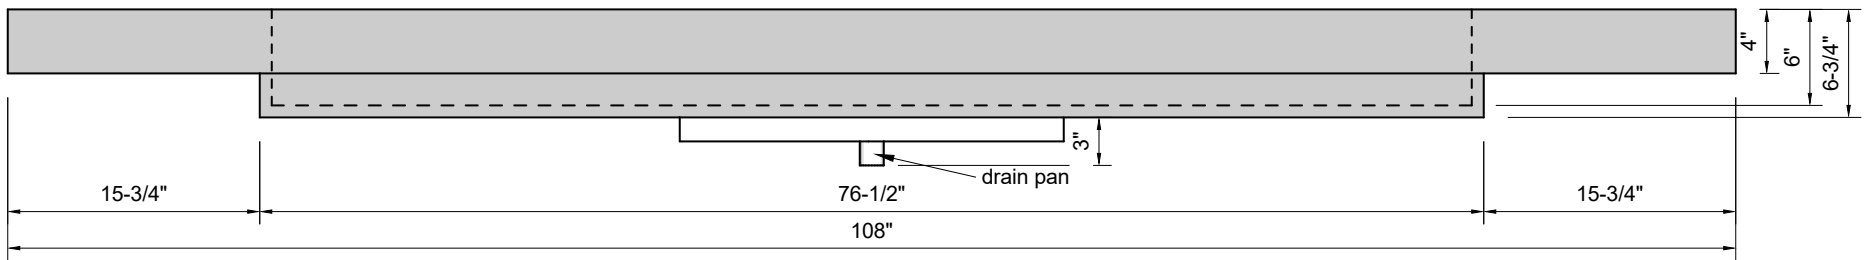

TOP VIEW

FRONT VIEW

SIDE VIEW

Model #: CR-108-00
Commercial Ramp
no faucet holes