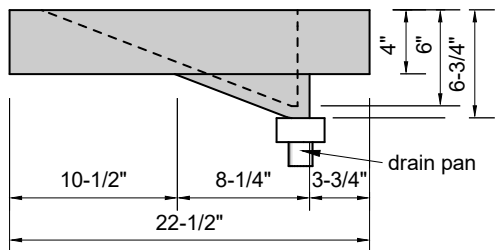

TOP VIEW

FRONT VIEW

SIDE VIEW

Model #: CR-108-01
Commercial Ramp
single faucet holes