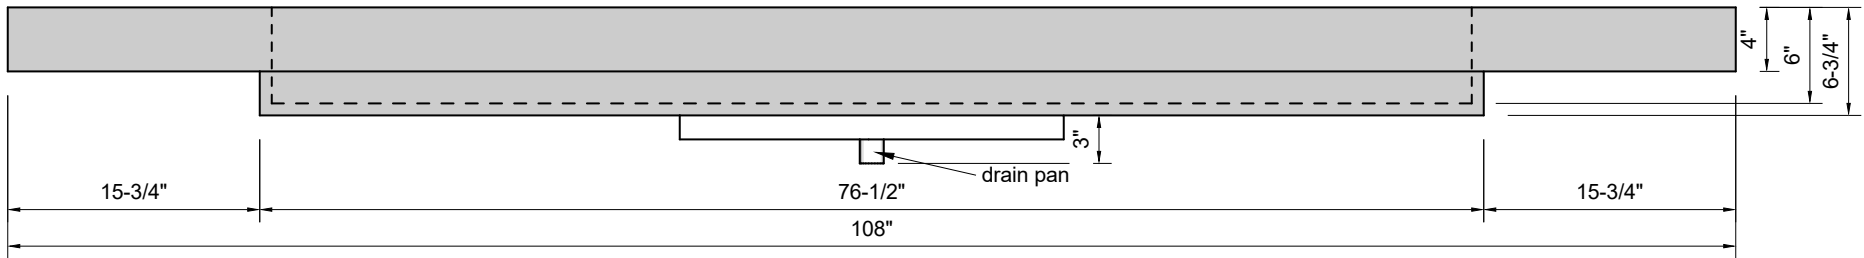

TOP VIEW

FRONT VIEW

SIDE VIEW

Model #: CR-108-01
Commercial Ramp
single faucet holes