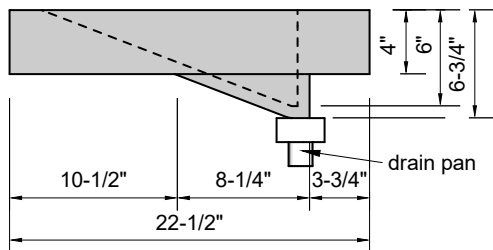

TOP VIEW

FRONT VIEW

SIDE VIEW

**Model #: CR-108-03**  
**Commercial Ramp**  
**8" widespread faucet holes**