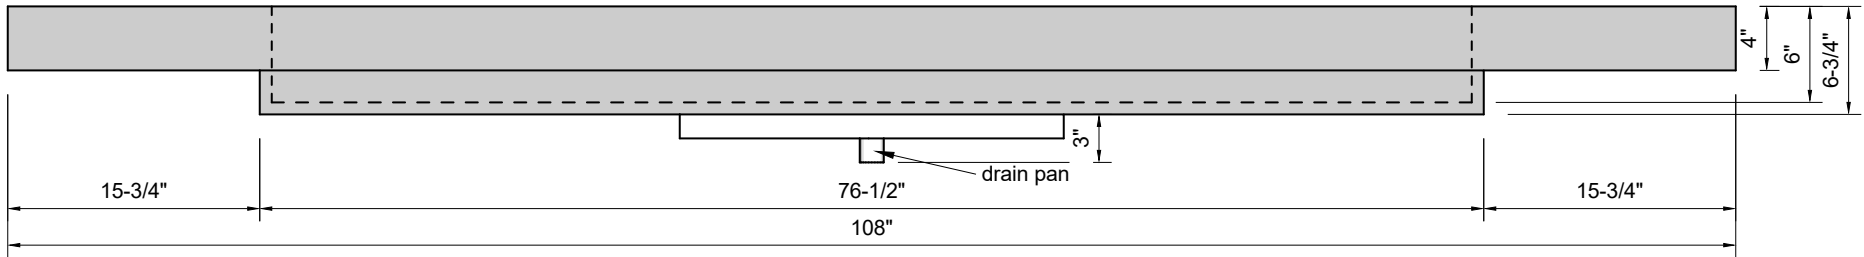

TOP VIEW

FRONT VIEW

SIDE VIEW

**Model #: CR-108-03**  
**Commercial Ramp**  
**8" widespread faucet holes**