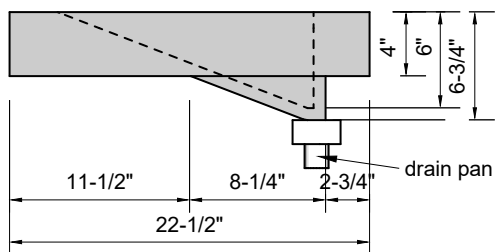

TOP VIEW

FRONT VIEW

SIDE VIEW

Model #: CR-84-00
Commercial Ramp
no faucet holes