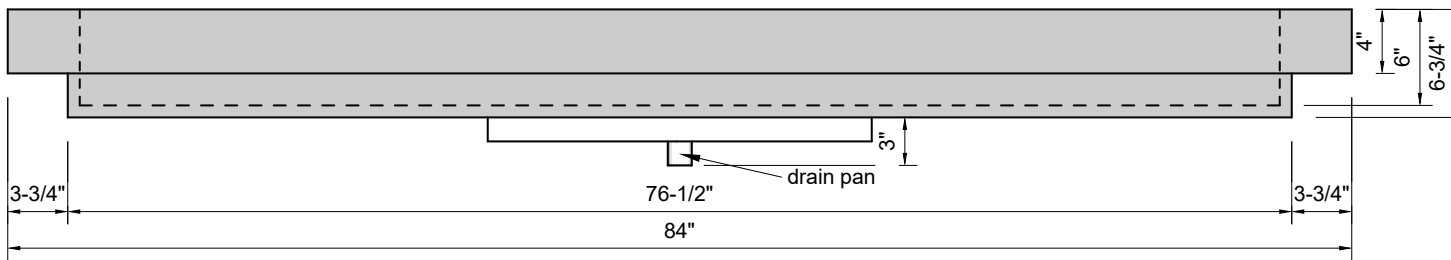

TOP VIEW

FRONT VIEW

SIDE VIEW

Model #: CR-84-00
Commercial Ramp
no faucet holes