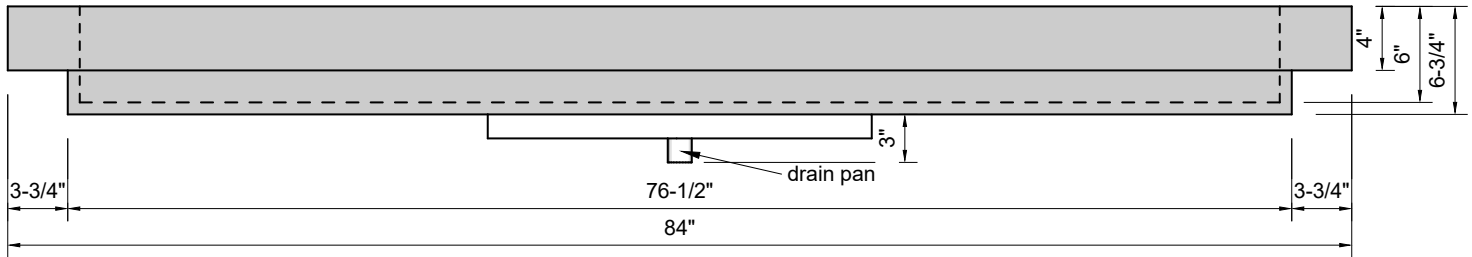

TOP VIEW

FRONT VIEW

SIDE VIEW

Model #: CR-84-01
Commercial Ramp
single faucet holes