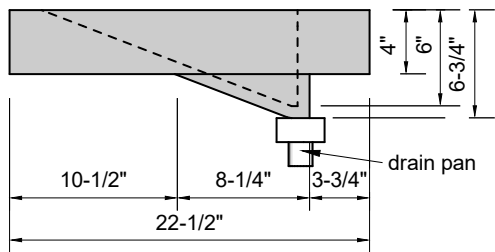

TOP VIEW

FRONT VIEW

SIDE VIEW

Model #: CR-84-01
Commercial Ramp
single faucet holes