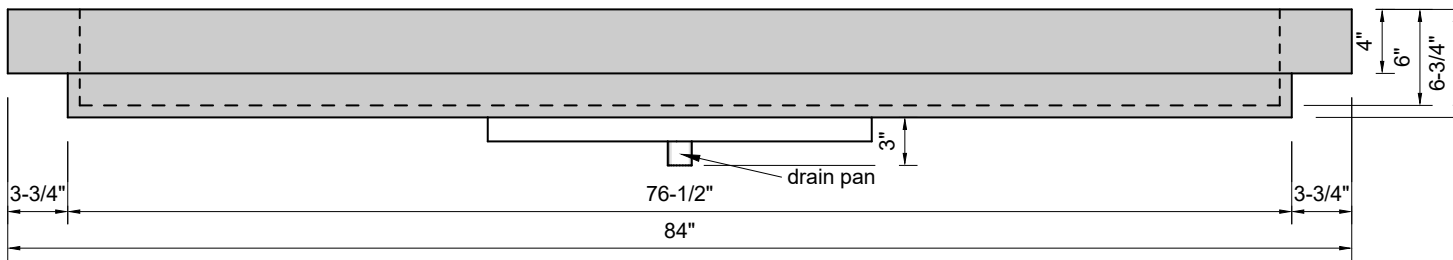

TOP VIEW

FRONT VIEW

SIDE VIEW

Model #: CR-84-03
Commercial Ramp
8" widespread faucet holes