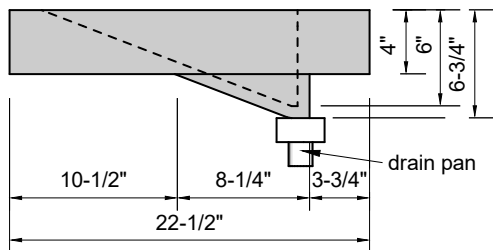

TOP VIEW

FRONT VIEW

SIDE VIEW

Model #: CR-84-03
Commercial Ramp
8" widespread faucet holes