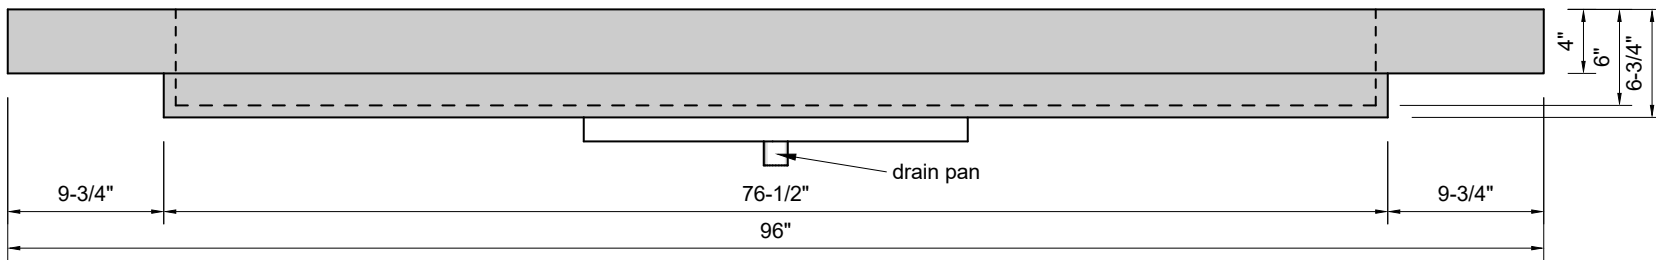

TOP VIEW

FRONT VIEW

SIDE VIEW

Model #: CR-96-00
Commercial Ramp
no faucet holes