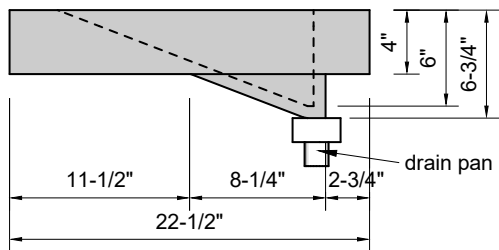

TOP VIEW

FRONT VIEW

SIDE VIEW

Model #: CR-96-00
Commercial Ramp
no faucet holes