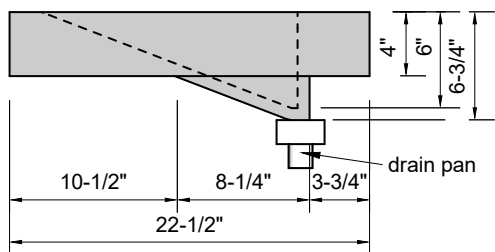

TOP VIEW

FRONT VIEW

SIDE VIEW

**Model #: CR-96-01**  
**Commercial Ramp**  
**single faucet holes**