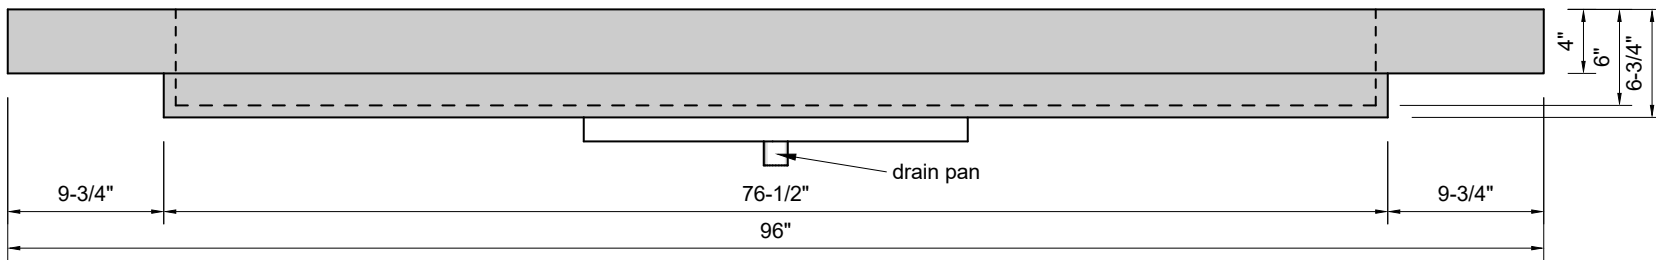

TOP VIEW

FRONT VIEW

SIDE VIEW

**Model #: CR-96-01**  
**Commercial Ramp**  
**single faucet holes**