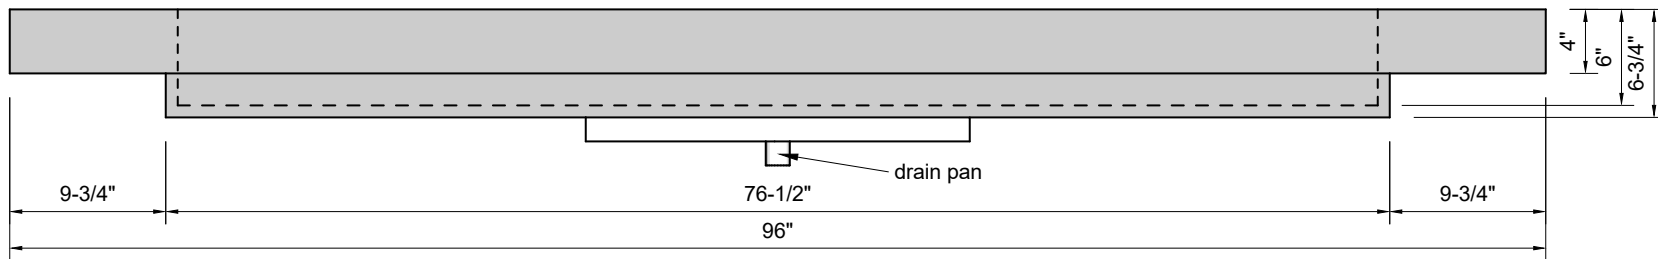

TOP VIEW

FRONT VIEW

SIDE VIEW

Model #: CR-96-03
Commercial Ramp
8" widespread faucet holes