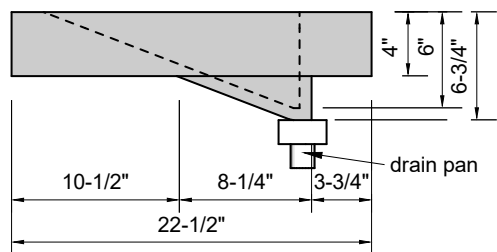

TOP VIEW

FRONT VIEW

SIDE VIEW

Model #: CR-96-03
Commercial Ramp
8" widespread faucet holes