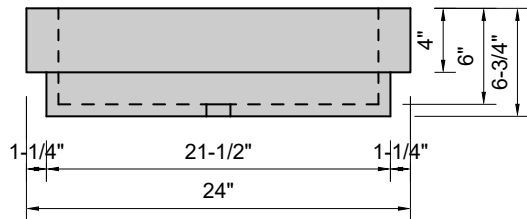

TOP VIEW

FRONT VIEW

SIDE VIEW

**Model #: CU-24-00**  
**Cube**  
**no faucet holes**