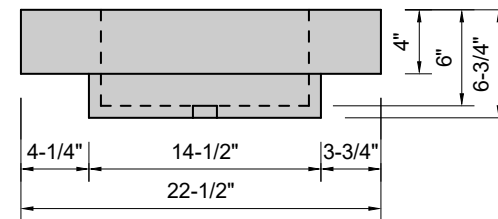

TOP VIEW

FRONT VIEW

SIDE VIEW

**Model #: CU-24-00**  
**Cube**  
**no faucet holes**