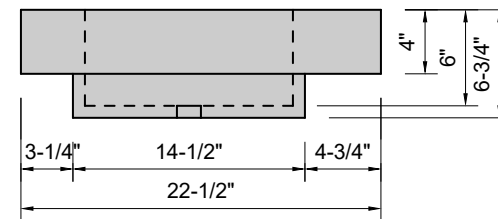

TOP VIEW

FRONT VIEW

SIDE VIEW

Model #: CU-24-01
Cube
single faucet hole