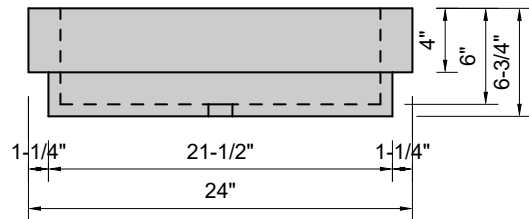

TOP VIEW

FRONT VIEW

SIDE VIEW

Model #: CU-24-01
Cube
single faucet hole