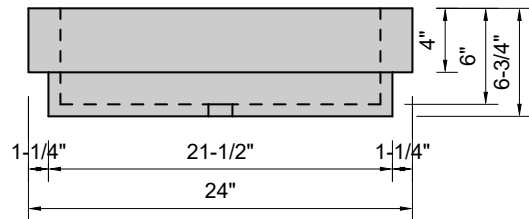

TOP VIEW

FRONT VIEW

SIDE VIEW

**Model #: CU-24-03**  
**Cube**  
**8" widespread faucet holes**