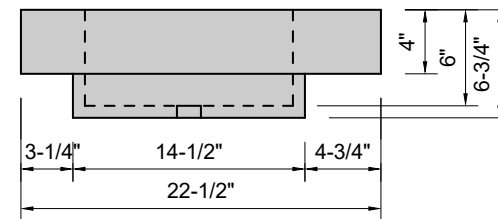

TOP VIEW

FRONT VIEW

SIDE VIEW

**Model #: CU-24-03**  
**Cube**  
**8" widespread faucet holes**