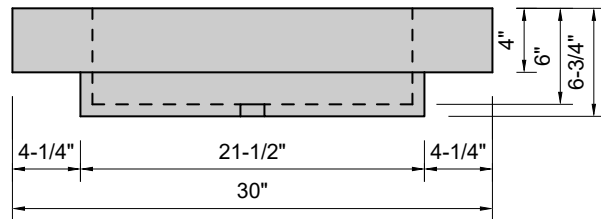

TOP VIEW

FRONT VIEW

SIDE VIEW

Model #: CU-30-01
Cube
single faucet hole