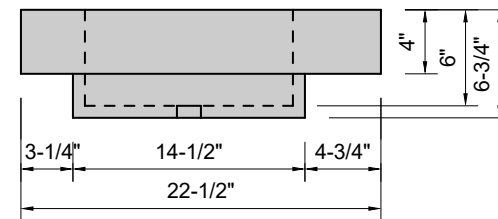

TOP VIEW

FRONT VIEW

SIDE VIEW

Model #: CU-30-01
Cube
single faucet hole