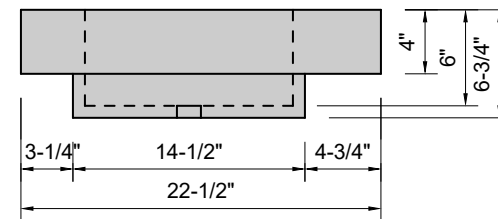

TOP VIEW

FRONT VIEW

SIDE VIEW

Model #: CU-30-03
Cube
8" widespread faucet holes