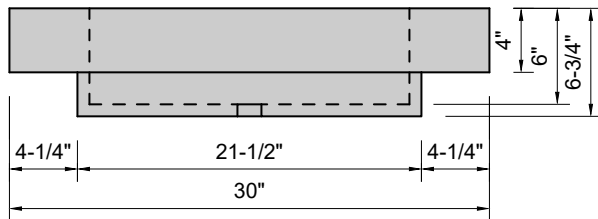

TOP VIEW

FRONT VIEW

SIDE VIEW

Model #: CU-30-03
Cube
8" widespread faucet holes