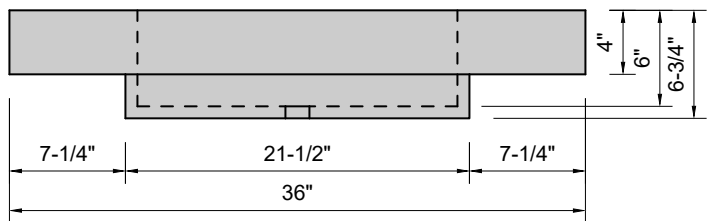

TOP VIEW

FRONT VIEW

SIDE VIEW

Model #: CU-36-00
Cube
no faucet holes