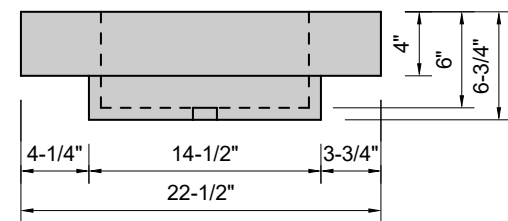

TOP VIEW

FRONT VIEW

SIDE VIEW

Model #: CU-36-00
Cube
no faucet holes