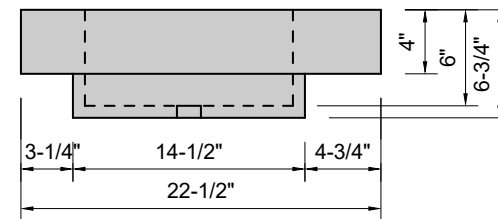

TOP VIEW

FRONT VIEW

SIDE VIEW

Model #: CU-36-01
Cube
single faucet hole