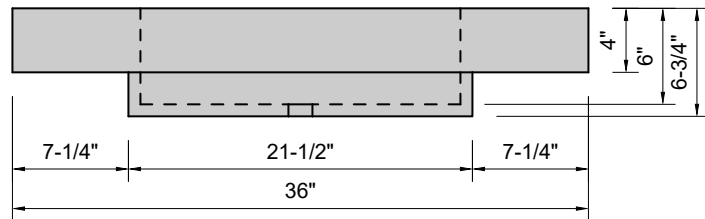

TOP VIEW

FRONT VIEW

SIDE VIEW

Model #: CU-36-01
Cube
single faucet hole