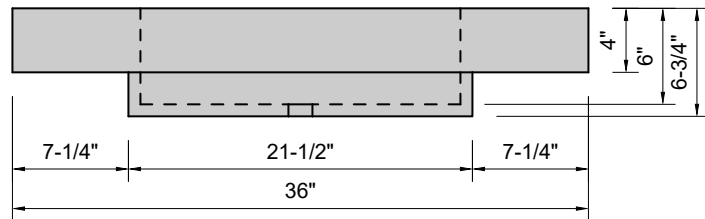

TOP VIEW

FRONT VIEW

SIDE VIEW

Model #: CU-36-03
Cube
8" widespread faucet holes