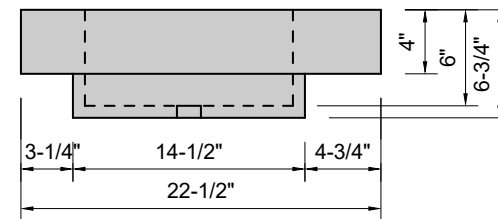

TOP VIEW

FRONT VIEW

SIDE VIEW

Model #: CU-36-03
Cube
8" widespread faucet holes