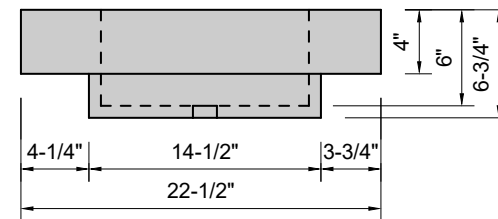

TOP VIEW

FRONT VIEW

SIDE VIEW

Model #: CU-40-00
Cube
no faucet holes