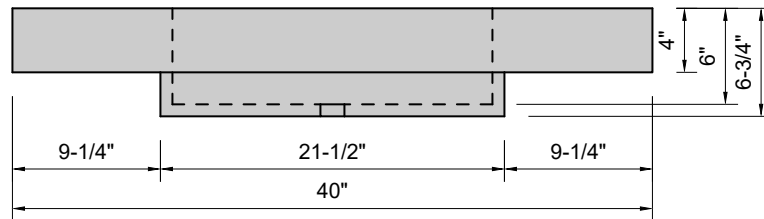

TOP VIEW

FRONT VIEW

SIDE VIEW

Model #: CU-40-00
Cube
no faucet holes