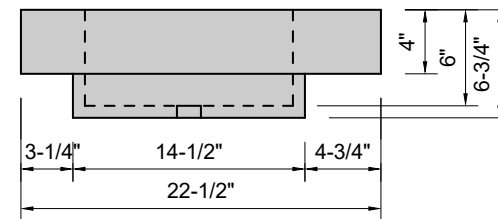

TOP VIEW

FRONT VIEW

SIDE VIEW

Model #: CU-40-01
Cube
single faucet hole