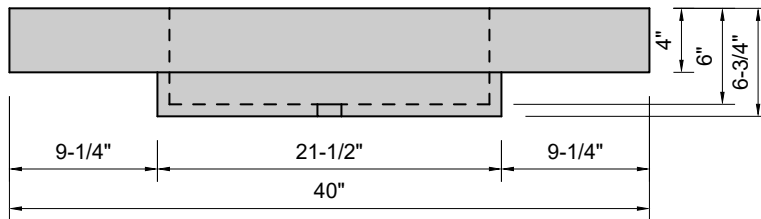

TOP VIEW

FRONT VIEW

SIDE VIEW

Model #: CU-40-01
Cube
single faucet hole