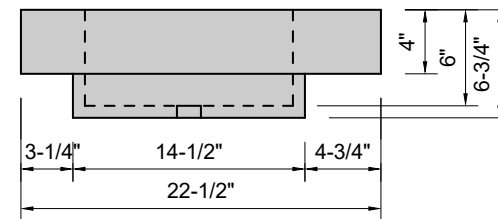

TOP VIEW

FRONT VIEW

SIDE VIEW

Model #: CU-40-03
Cube
8" widespread faucet holes