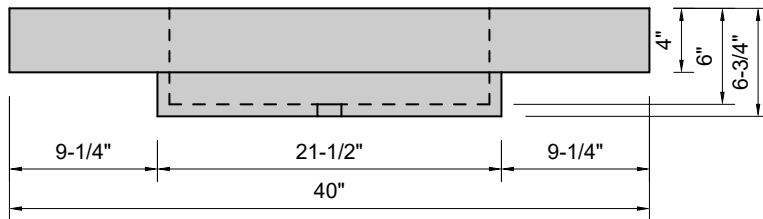

TOP VIEW

FRONT VIEW

SIDE VIEW

Model #: CU-40-03
Cube
8" widespread faucet holes