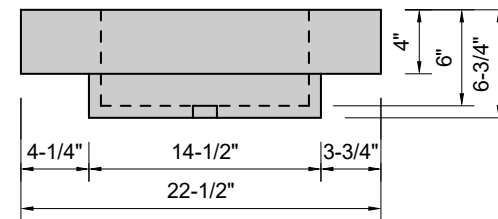

TOP VIEW

FRONT VIEW

SIDE VIEW

Model #: CU-42-00
Cube
no faucet holes