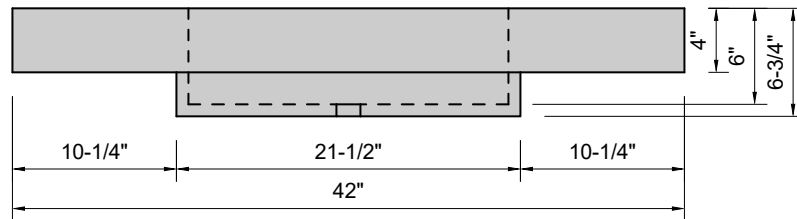

TOP VIEW

FRONT VIEW

SIDE VIEW

Model #: CU-42-00
Cube
no faucet holes