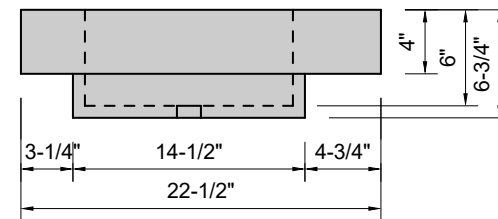

TOP VIEW

FRONT VIEW

SIDE VIEW

Model #: CU-42-01
Cube
single faucet hole