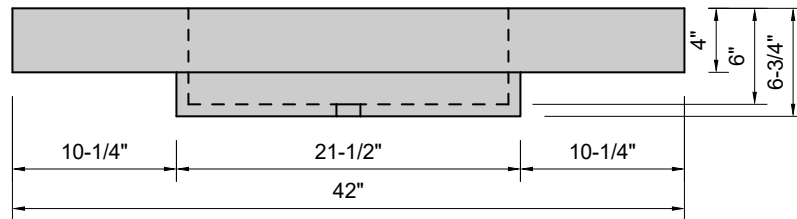

TOP VIEW

FRONT VIEW

SIDE VIEW

Model #: CU-42-01
Cube
single faucet hole