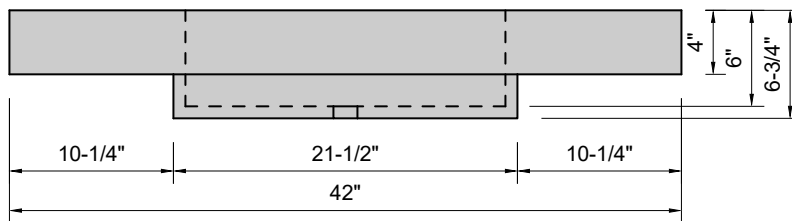

TOP VIEW

FRONT VIEW

SIDE VIEW

Model #: CU-42-03
Cube
8" widespread faucet holes