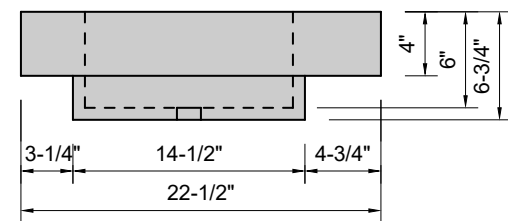

TOP VIEW

FRONT VIEW

SIDE VIEW

Model #: CU-42-03
Cube
8" widespread faucet holes