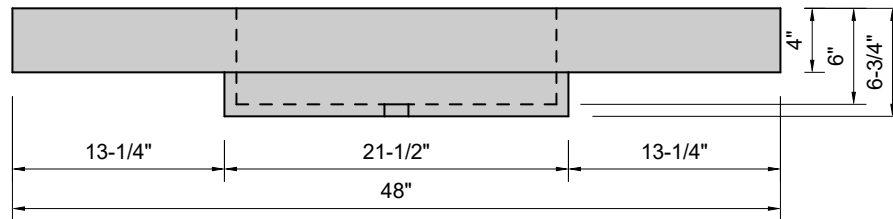

TOP VIEW

FRONT VIEW

SIDE VIEW

Model #: CU-48-00
Cube
no faucet holes