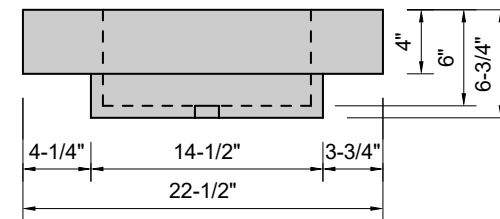

TOP VIEW

FRONT VIEW

SIDE VIEW

Model #: CU-48-00
Cube
no faucet holes