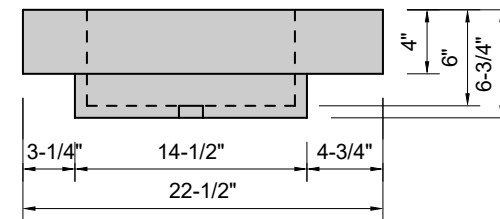

TOP VIEW

FRONT VIEW

SIDE VIEW

Model #: CU-48-01
Cube
single faucet hole