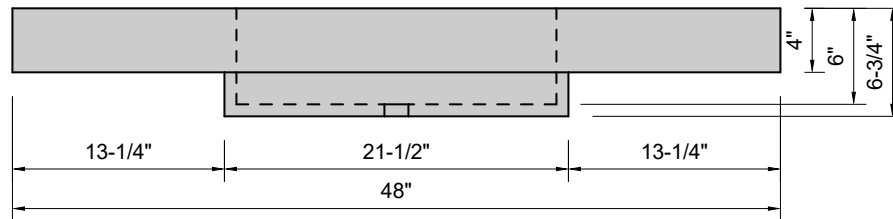

TOP VIEW

FRONT VIEW

SIDE VIEW

Model #: CU-48-01
Cube
single faucet hole